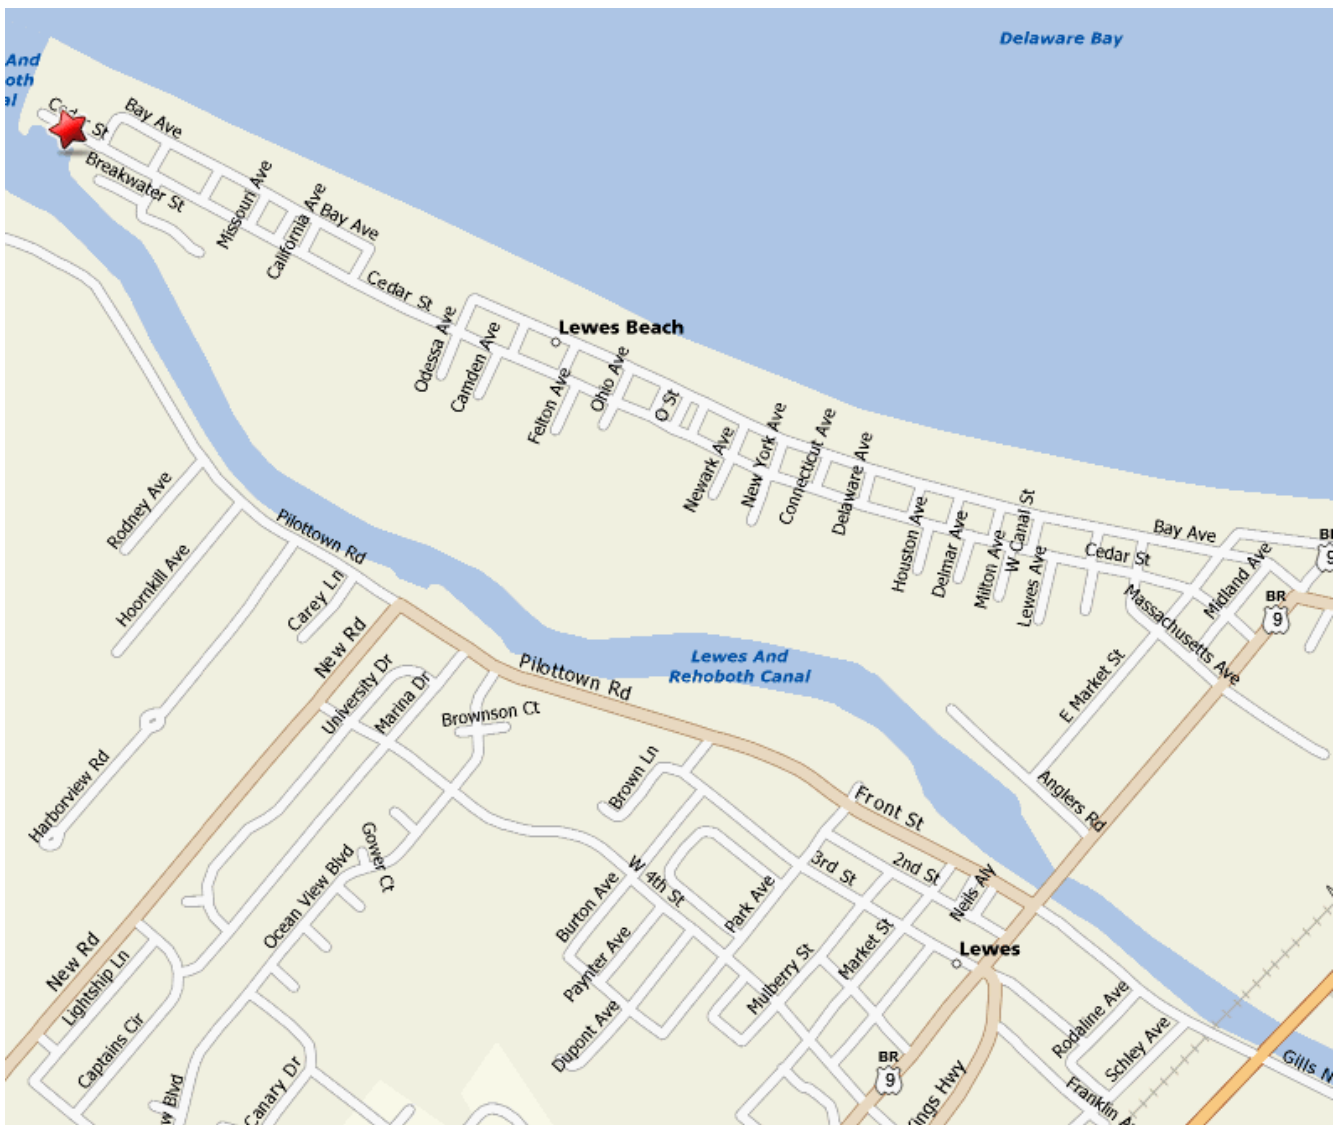

## Directions to Lewes Yacht Club:

---

- Turn onto Savannah Road, off of Route 1 at 5 Points in Lewes.
- Remain on Savannah, go past Beebe hospital, turn left on Massachusetts Ave.
- Turn left on Cedar Street. Lewes Yacht club is 2701 Cedar Street, Lewes.

Map courtesy of [MapQuest](https://www.mapquest.com/).